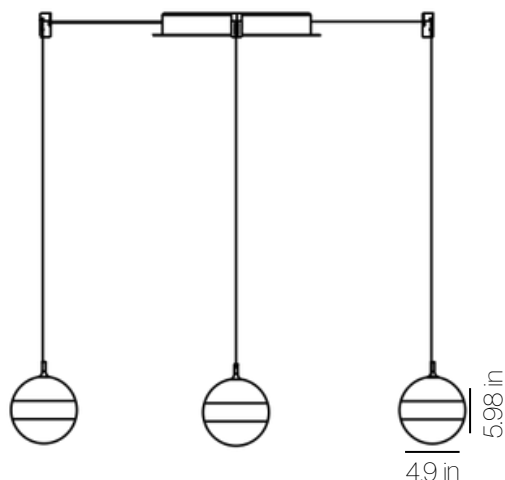

Phaino Lighting

Lighting Illuminated

Chandelier Sphaira Triple

Product Number	SPH-TRI
Collection	Sphaira
Overall Length	86.6"
Overall width	---
Shade Height	---
Material	Aluminium, optical glass, acrylic
Frame Finish	Black White
Decorative Ring	Black White Brushed Nickel Brown Brass Titanium
Light Source	Int LED
Chain Length	---
Cord Length	86.6"
Canopy Dimensions	12.5" dia x 1.6" W
Backplate Dimensions	---
Dimmable	0-10V
Wattage	3 x (6W + 6W)
LED Delivered Lumen	3 x (600 lms + 600 lms)
LED Color Temperature	3000K
LED Color Rendering Index (CRI)	95
Sloped Ceiling Compatible	Yes
Certification	ETL
Application	Dry