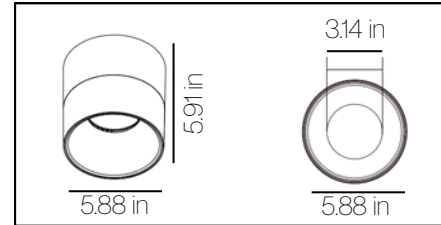

Cylinder Ojo 6"

Job Name		Catalog Number	
Notes		Type	

FEATURES

- Modular design allows for configurations that are tailored to your project requirements
- Six different optics (15, 24, 36, and 60 degree) make the Ojo the perfect choice for projects requiring the same fixture to be placed at different mounting heights to achieve different light levels
- 80 CRI light engines allow for color-rich environments with natural materials to be experienced as they were intended.
- Trims engineered with a high level of glare control provide increased levels of occupant comfort.
- 0-10v and Triac dimming are both possible with the same driver.
- Multiple mounting options (cable pendant, rigid stem pendant, surface mount and wall mount) permit greater design flexibility while maintaining the same form factor.

PERFORMANCE / WATTAGE DATA

Wattage Options	2700K Ra>80	3000K Ra>80	3500K Ra>80	4000K Ra>80
40w	4000 lm 100 lm/w	4200 lm 105 lm/w	4320 lm 108 lm/w	4400 lm 110 lm/w

Trim Color Multiplier	Black	Gold	Clear Alzac
Multiplier for Lumen Output	0.92	0.97	0.94

* Data based on 60° optic and white trim

Dimensions

Anti-Glare Trim

Cable Mount

Stem Mount

Surface Mount

Wall Mount

Cylinder Ojo 6"

Distribution Diagram

Lumens: 5046.4 Lm
Watts: 45 W
LPW: 111.38 Lm/W
CCT: 3000K

UNIT: cd
— C0/180, 59.5 °
— C30/210, 59.5 °
— C60/240, 59.6 °
— C90/270, 59.6 °