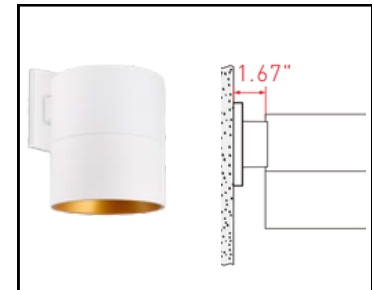

Cylinder Ojo 6"

Job Name		Catalog Number	
Notes		Type	

FEATURES

- Modular design allows for configurations that are tailored to your project requirements
- Six different optics (15, 24, 36, and 60 degree) make the Ojo the perfect choice for projects requiring the same fixture to be placed at different mounting heights to achieve different light levels
- 80 CRI light engines allow for color-rich environments with natural materials to be experienced as they were intended.
- Trims engineered with a high level of glare control provide increased levels of occupant comfort.
- 0-10v and Triac dimming are both possible with the same driver.
- Multiple mounting options (cable pendant, rigid stem pendant, surface mount and wall mount) permit greater design flexibility while maintaining the same form factor.

* Data based on 60° optic and white trim

Dimensions

Anti-Glare Trim

Cable Mount

Stem Mount

Surface Mount

Wall Mount

Cylinder Ojo 6"

Job Name		Catalog Number	
Notes		Type	

Product Ordering Guide

Cylinder Part Number (Example: OJO6-30-D1-15-BK-WH-PC-C04-RJ)

Cylinder	Wattage	CCT / CRI	Dimming (120-277V)	Optic	Housing Finish	Trim Finish
OJO6	<input type="checkbox"/> 40 (40 Watts)	<input type="checkbox"/> 27 (2700K / 80 CRI / 4000 lm)	<input type="checkbox"/> D1 (0-10V Dims to 1% Triac dimming (120V only))	<input type="checkbox"/> 15 Narrow Beam	<input type="checkbox"/> BK (Black) <input type="checkbox"/> WH (White)	<input type="checkbox"/> WH White
		<input type="checkbox"/> 30 (3000K / 80 CRI / 4200 lm)		<input type="checkbox"/> 24 Medium Beam		<input type="checkbox"/> BK Black
		<input type="checkbox"/> 35 (3500K / 80 CRI / 4320 lm)		<input type="checkbox"/> 36 Wide Beam		<input type="checkbox"/> GL Gold
		<input type="checkbox"/> 40 (4000K / 80 CRI / 4400 lm)		<input type="checkbox"/> 60 Flood		<input type="checkbox"/> CL Clear