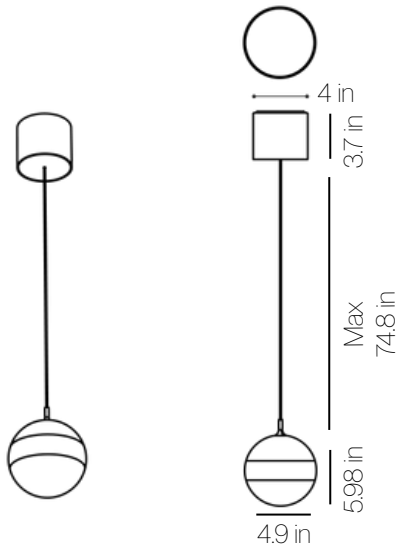

Phaino Lighting

Lighting Illuminated

Pendant Sphaira

Product Number	SPH-PEN
Collection	Sphaira
Overall Length	85"
Overall width	4.9"
Shade Height	---
Lamp Head Material	Aluminium, optical glass, acrylic
Frame Finish	Black White
Decorative Ring	Black White Brushed Nickel Brown Brass Titanium
Light Source	Int LED
Chain Length	---
Cord Length	74.8", adjustable
Canopy Dimensions	4.14" dia x 3.78" H
Backplate Dimensions	3" dia
Dimmable	Touch Control
Wattage	12 W (6W + 6W)
LED Delivered Lumen	1200 lm (600 lms + 600 lms)
LED Color Temperature	3000K
LED Color Rendering Index (CRI)	95
Sloped Ceiling Compatible	Yes
Certification	ETL
Application	Dry