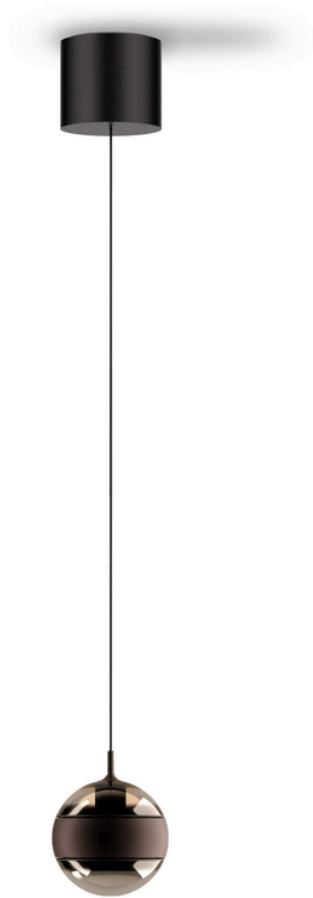

Phaino Lighting

Lighting Illuminated

Pendant Sphaira

Product Number	SPH-PEN
Collection	Sphaira
Overall Length	85"
Overall width	4.9"
Shade Height	---
Lamp Head Material	Aluminium, optical glass, acrylic
Frame Finish	Black White
Decorative Ring	Black White Brushed Nickel Brown Brass Titanium
Light Source	Int LED
Chain Length	---
Cord Length	74.8", adjustable
Canopy Dimensions	4.14" dia x 3.78" H
Backplate Dimensions	3" dia
Dimmable	Touch Control
Wattage	12 W (6W + 6W)
LED Delivered Lumen	1200 lm (600 lms + 600 lms)
LED Color Temperature	3000K
LED Color Rendering Index (CRI)	95
Sloped Ceiling Compatible	Yes
Certification	ETL
Application	Dry