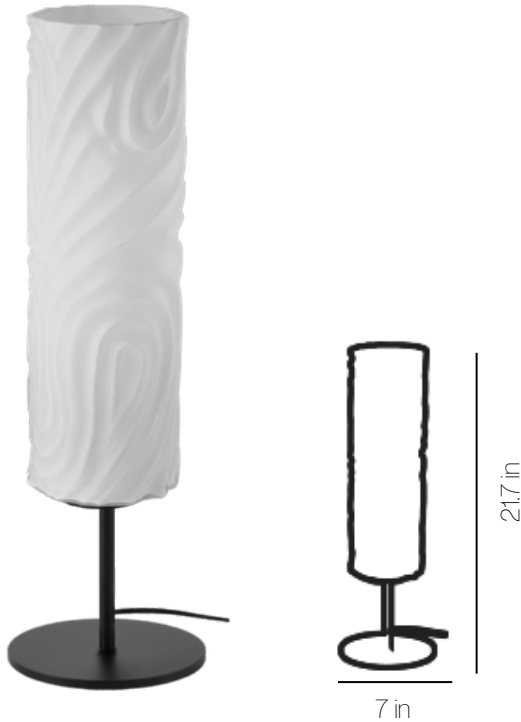

Phaino Lighting

Lighting Illuminated

Table Lamp Selena

| | |
|---------------------------------|--|
| Product Number | SEL-TAB |
| Collection | Selena |
| Overall Length | 21.7" |
| Base width | 7" |
| Shade width | 4.33" |
| Shade Height | 13.4" |
| Frame Material | Steel |
| Frame Finish | Black white champagne bronze brushed nickel gun metal gold |
| Shade Material | Glass |
| Shade Finish | white clear amber mirrored |
| Light Source | Int LED |
| Chain Length | --- |
| Cord Length | 78" |
| Canopy Dimensions | --- |
| Backplate Dimensions | --- |
| Dimmable | 120V Triac Dimming |
| Wattage | 15 |
| LED Delivered Lumen | 947 |
| LED Color Temperature | 3000K |
| LED Color Rendering Index (CRI) | 80 |
| Sloped Ceiling Compatible | --- |
| Certification | ETL |
| Application | Dry |