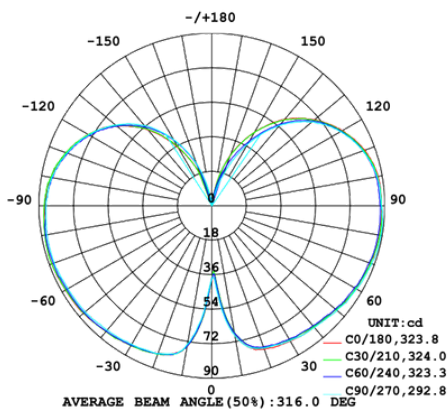

Phaino Lighting

Lighting Illuminated

Table Lamp Selena

| | |
|---------------------------------|--|
| Product Number | SEL-TAB |
| Collection | Selena |
| Overall Length | 21.7" |
| Base width | 7" |
| Shade width | 4.33" |
| Shade Height | 13.4" |
| Frame Material | Steel |
| Frame Finish | Black white champagne bronze brushed nickel gun metal gold |
| Shade Material | Glass |
| Shade Finish | white clear amber mirrored |
| Light Source | Int LED |
| Chain Length | --- |
| Cord Length | 78" |
| Canopy Dimensions | --- |
| Backplate Dimensions | --- |
| Dimmable | 120V Triac Dimming |
| Wattage | 15 |
| LED Delivered Lumen | 947 |
| LED Color Temperature | 3000K |
| LED Color Rendering Index (CRI) | 80 |
| Sloped Ceiling Compatible | --- |
| Certification | ETL |
| Application | Dry |